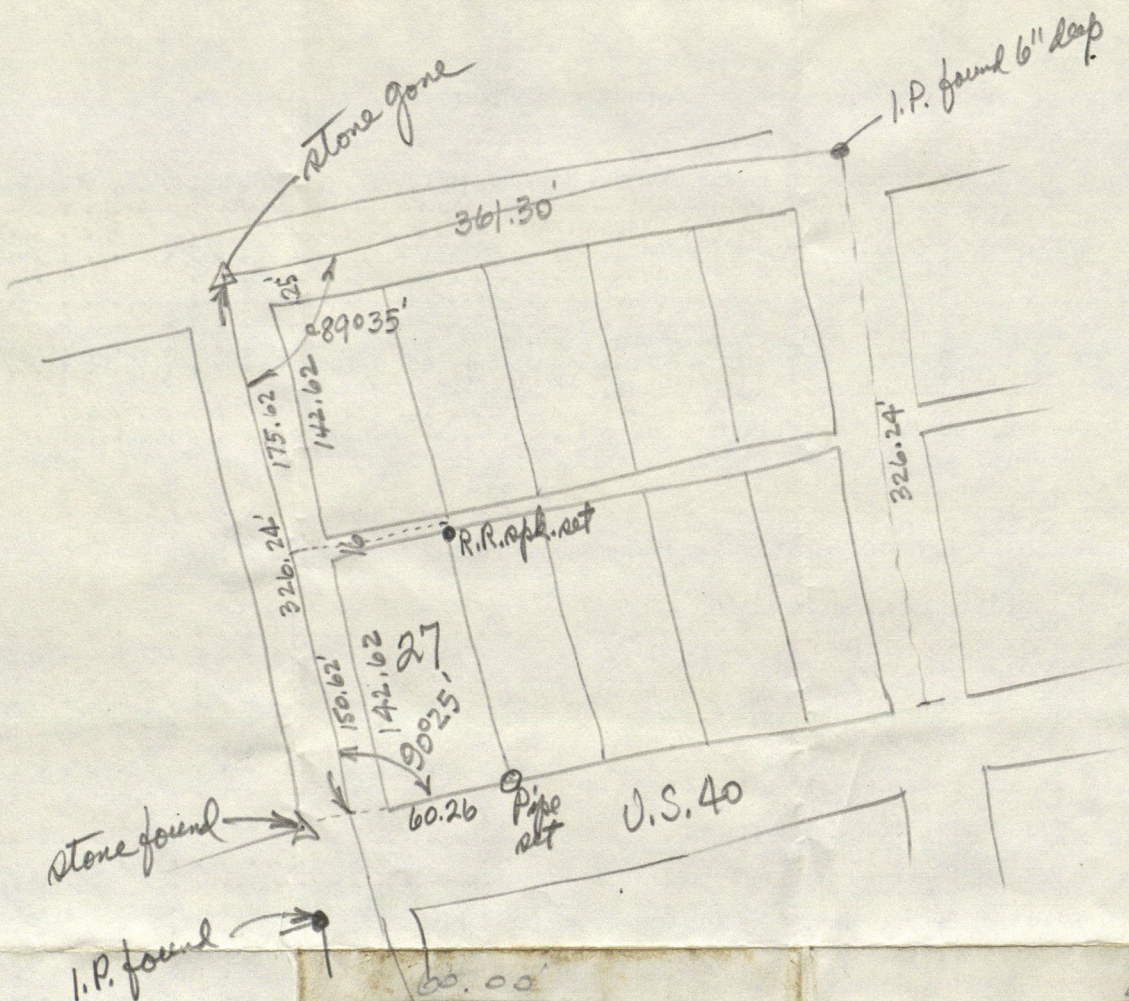

Lot 27 STILESVILLE O. COOPER
22-14-2W

1418

1419

- 60.00
- 60.26
- 120.52
- 180.78
- 241.04
- 301.30
- I.P. found

~~24.6~~
~~22.6~~

94
68
26
0000065
26
39.0
130
..000 169.0